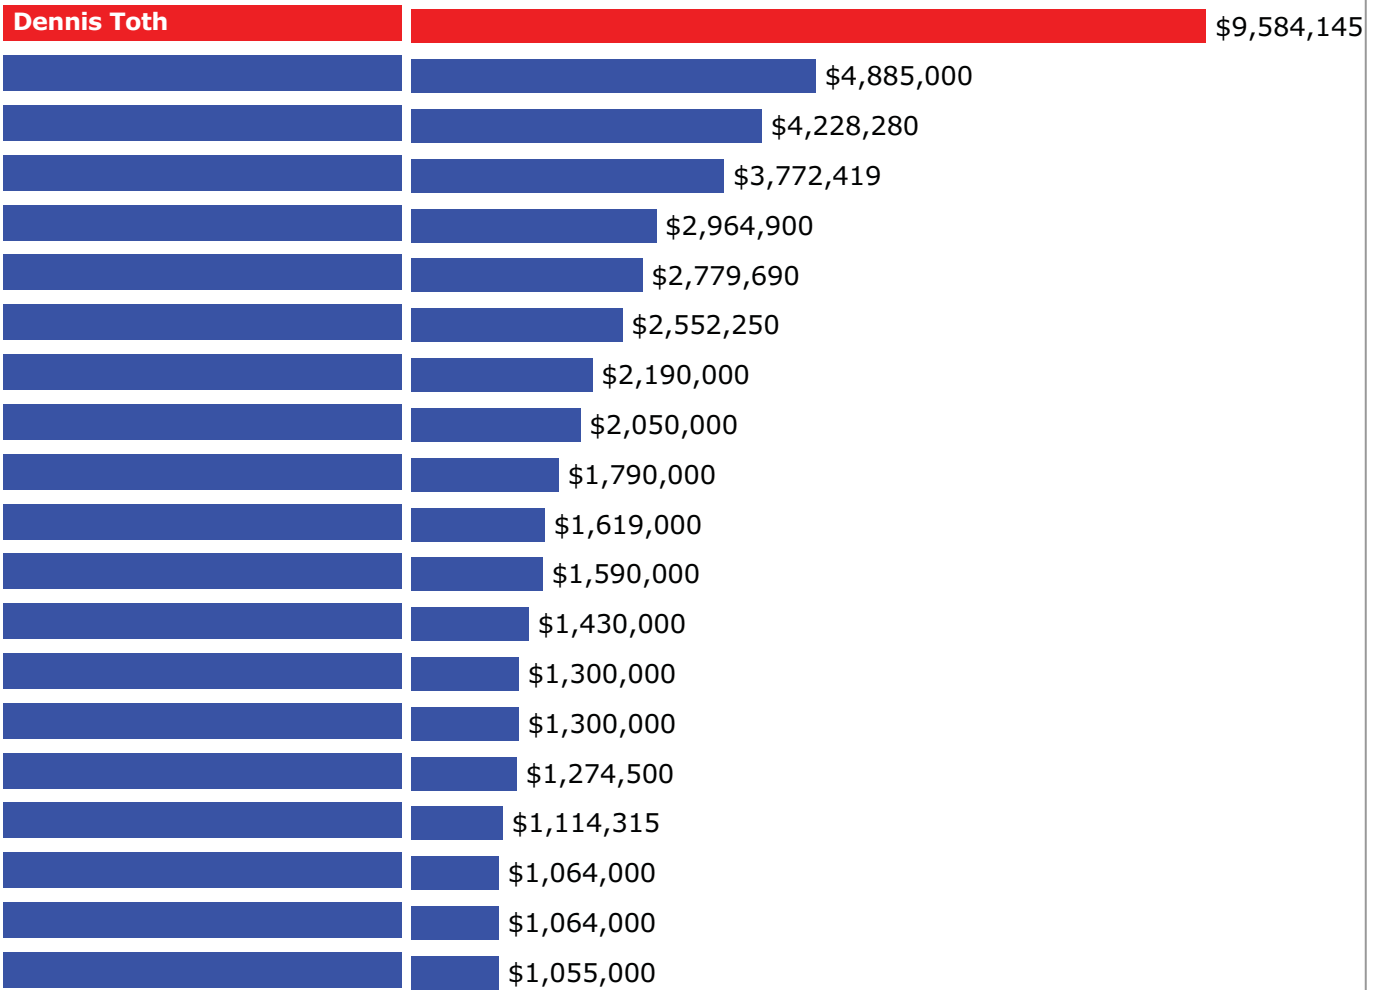

HANALEI BAY RESORT REsearch Market IQ™ Top Producing Agents

Sold listings from 2/11/2003
Condo for Taxkey 4-5-4-11

Listing and Sales Volume